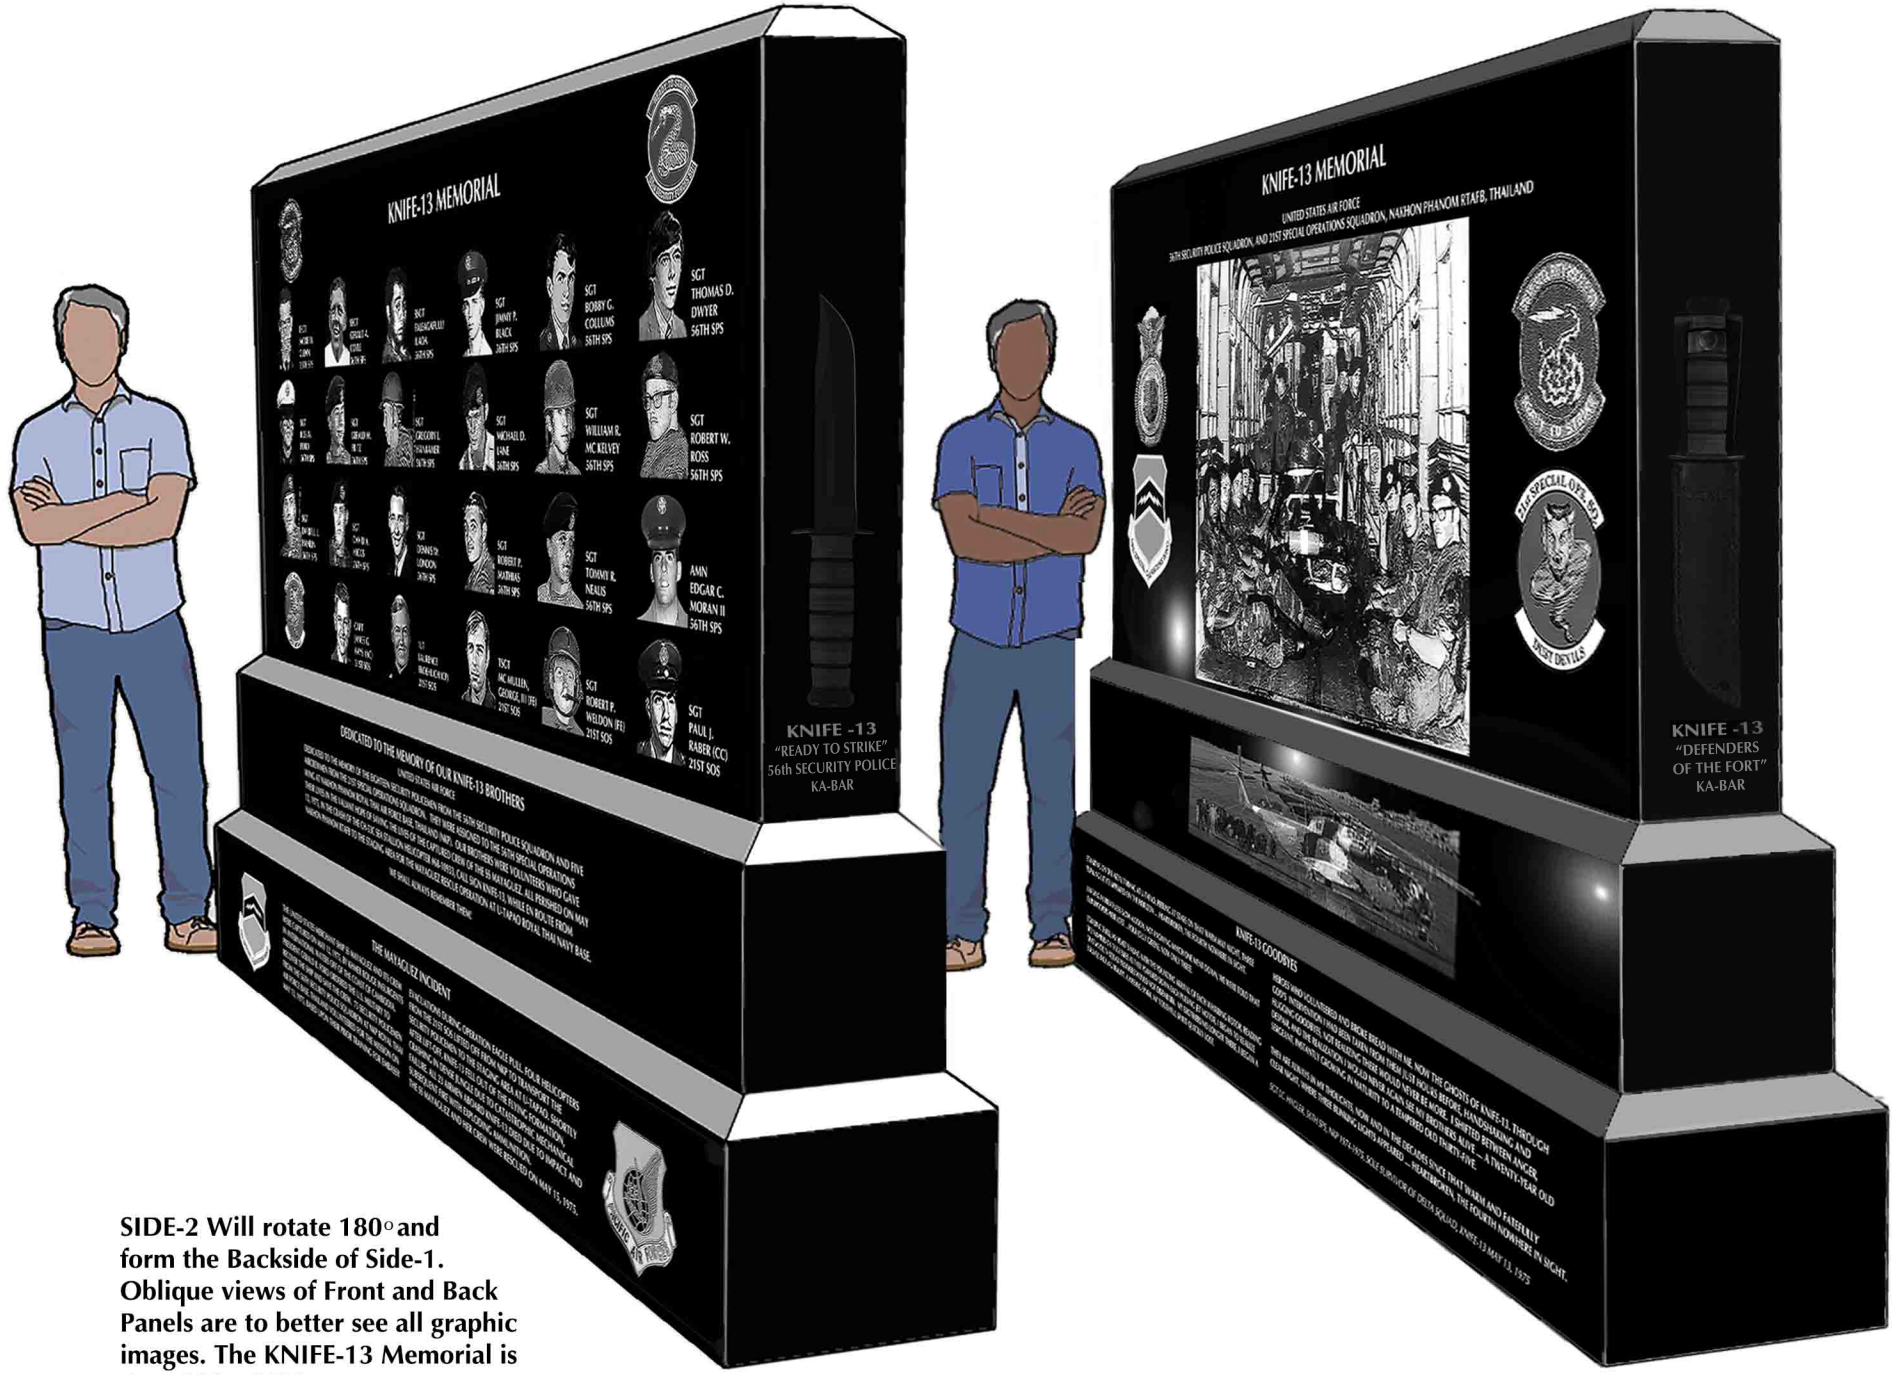

KNIFE-13 MEMORIAL
 PROPOSED SIDE-1 (Front), SIDE 2 (Back) and Side-end Panels
 (OBLIQUE FRAME-OUTLINE-DRAWINGS ARE BY THE STONE CUTTER.)

SIDE-2 Will rotate 180° and form the Backside of Side-1. Oblique views of Front and Back Panels are to better see all graphic images. The KNIFE-13 Memorial is the width of Side-1.